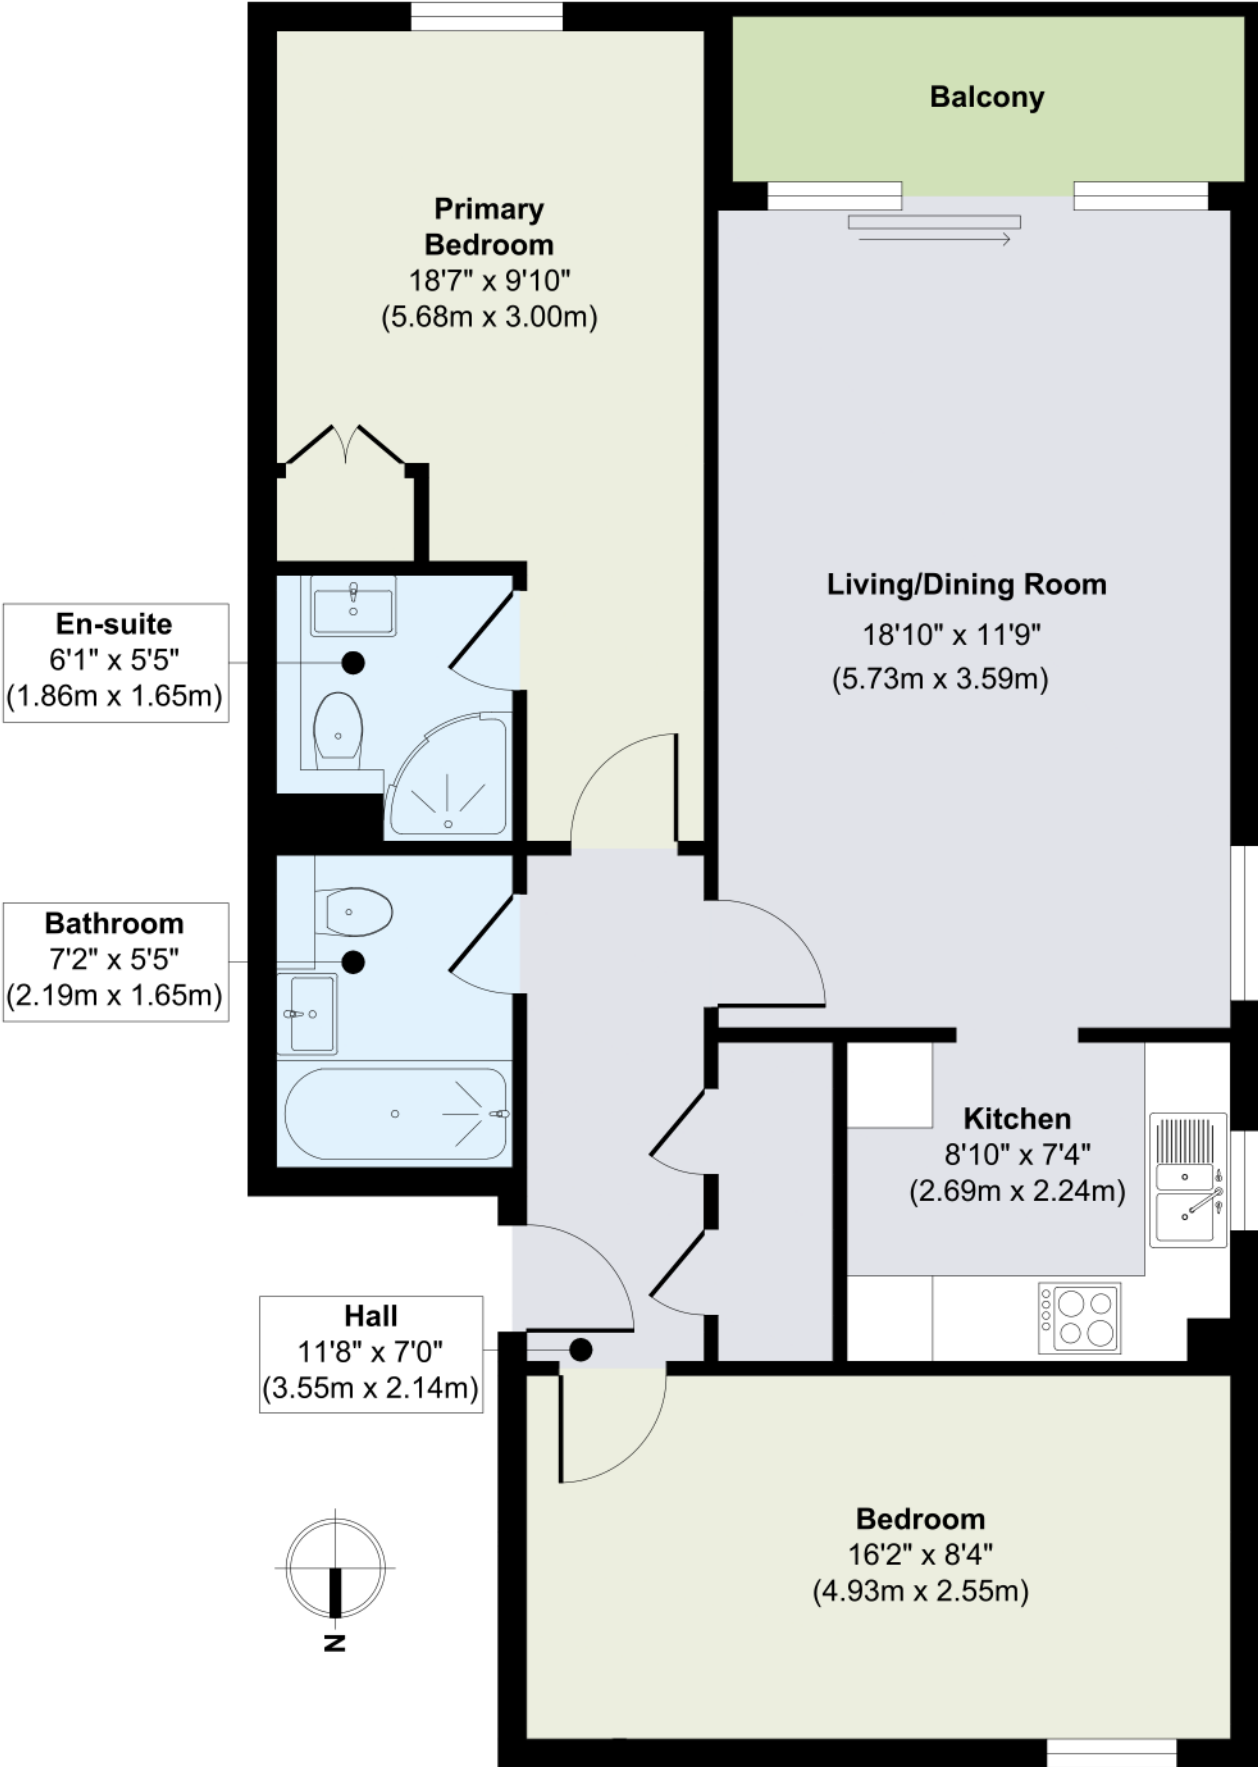

HOLLAND GARDENS, BRENTFORD TW8

Upper Ground Floor

Approx. Gross Internal Floor Area 735 sq. ft / 68.36 sq. m

Illustration for identification purposes only, measurements are approximate, not to scale.